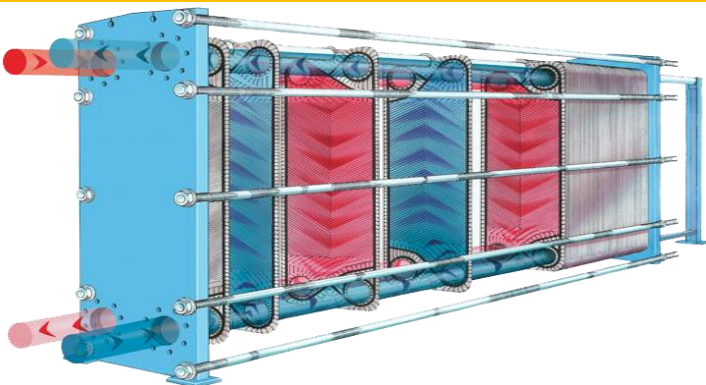

GEA Gasket & Plate	VT 10	NT 50X	VT 10	VT 40
		VT 20 thick	NT 100T	VT 20	VT 80
		VT 2 thin	NT 100M		
		VT 40 thick	NT 100X		
		VT 40 thin	NT 150S		
		VT 80 thin	VT 405		
	TRANTER Gasket & Plate	GL 13	GC 51	GL 13	GC 26
		GX 26	GX 42	GX 26	GX 42
				GX 18	
	API Gasket & Plate	SIGMA 9	SIGMA 66		
		SIGMA 26	SIGMA 76		
		SIGMA 27	SIGMA 96		
		SIGMA 37	SIGMA 114		
	SONDEX Gasket & Plate	S4 (A)	S21 (A)	S4 (A)	S21 (A)
		S7 (A)	S41 (A)	S7 (A)	S41 (A)
		S8 (A)	S42	S8 (A)	S42
		S9	S43	S9	S43
		S14 (A)	S47	S14 (A)	S47
		S17	S62	S17	S62
		S19 (A)	S65	S19 (A)	S65

Material GASKET including : EPDM, NBR, HNBR, HIGH TEMP. EPDM (NBR), VITON, VITON G
Types : Glue, Clip On ; Standard / edge

Material PLATE including : SS304, SS316, Titanium, Hastlloy C276, Aluminum, SM0254, etc.

www.gasketphe.com